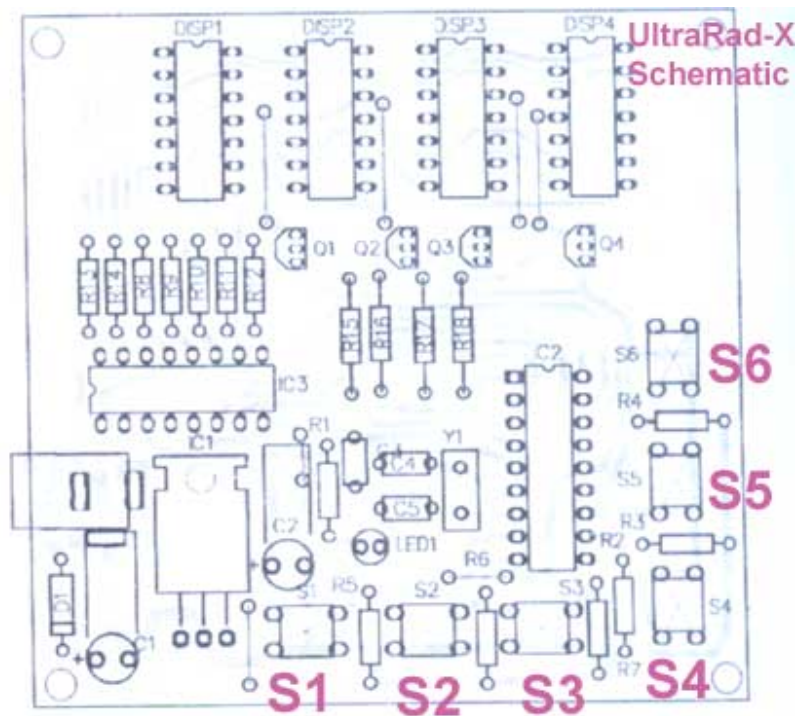

The Trend Engineering Microcomputer

(Found also in the RAD X, X2 and LongHorn Systems)